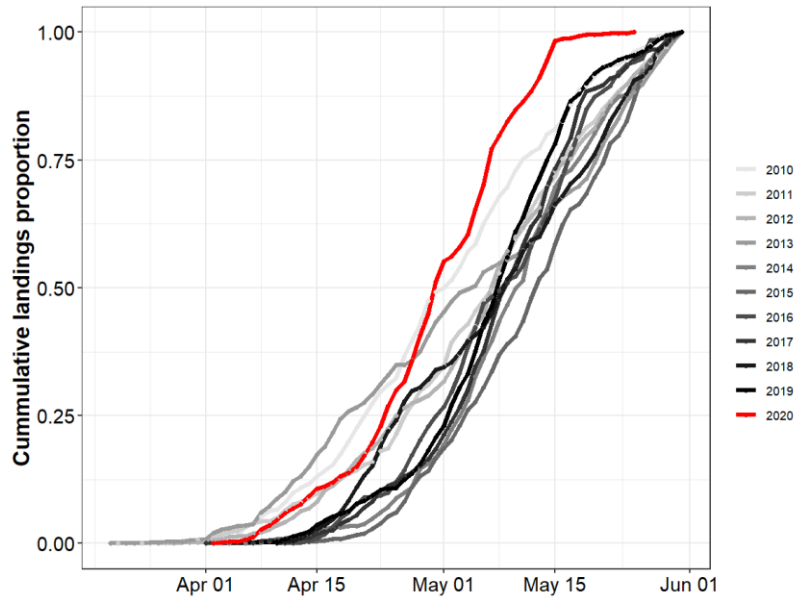

Table I: LPUE index by year.

Year	LPUE
2010	141.1
2011	160.0
2012	146.1
2013	179.4
2014	165.5
2015	149.3
2016	135.6
2017	168.4
2018	138.4
2019	147.7
2020	184.6

Figure 2: LPUE estimate for the West Greenland area. Vertical bars are standard errors. $B_{trigger}$ and B_{lim} values are indicated.

Figure 3: Cumulative catches in proportions